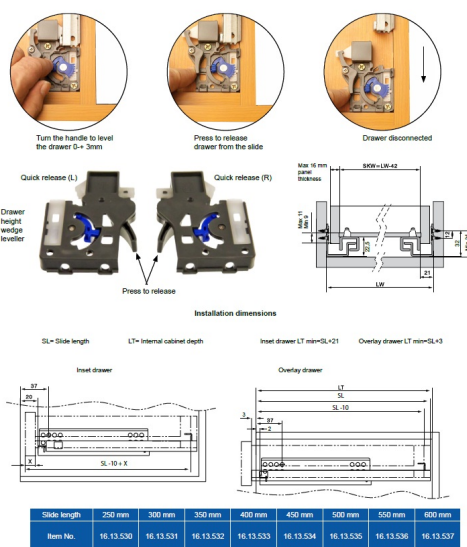

PRODUCT SHEET

Description:

Invis. Semi Ext. Slide, Self closing, Pre-Zinc,550mm,W/Quick Release & Inner Dampers

Item number:

16.13.536-0

Units	Box	Carton	HS Code	Barcode
Pair	1	10	8302420090	
5704866001113				

SISO A/S

Mileparken 11
DK-2740 Skovlunde
Denmark
VAT: DK 24786013

Phone +45 45 830 900

www.siso.dk
siso@siso.dk

Danske Bank
Nytorv Branch
Copenhagen
SWIFT: DABADKKK

Account no.
4180 3112 112936
IBAN Account
DK7230003112112936