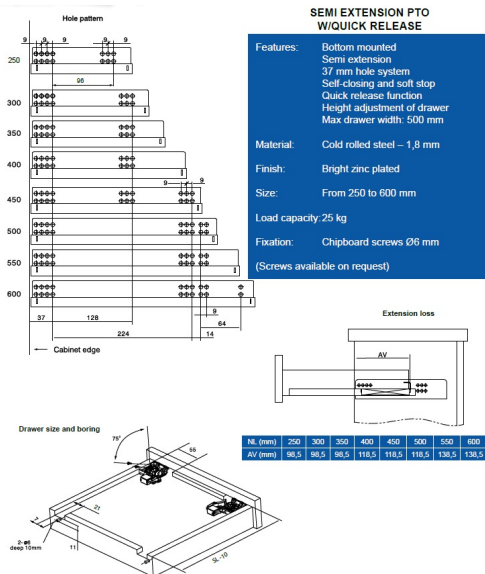

## Description:

Invis. Semi Ext. Slide, Self closing, Pre-Zinc,550mm,W/Quick Release & Inner Dampers

## Item number:

16.13.536-0

Units	Box	Carton	HS Code	Barcode
Pair	1	10	8302420090	
5704866001113				