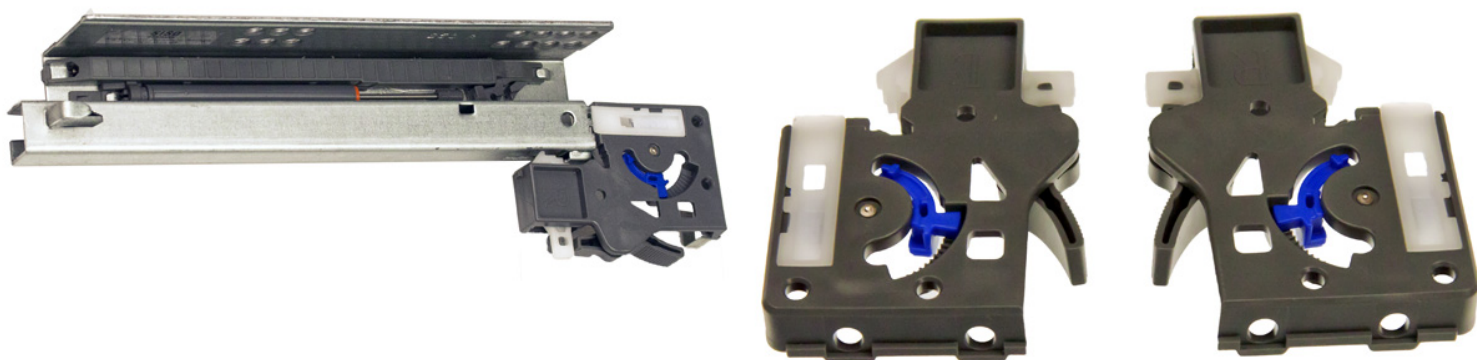

PRODUCT SHEET

Description:

Invis. Semi Ext. Slide, Self closing, Pre-Zinc,550mm,W/Quick Release & Inner Dampers

Item number:

16.13.536-0

Units	Box	Carton	HS Code	Barcode
Pair	1	10	8302420090	
5704866001113				

SISO A/S

Mileparken 11
DK-2740 Skovlunde
Denmark
VAT: DK 24786013

Phone +45 45 830 900

www.siso.dk
siso@siso.dk

Danske Bank
Nytorv Branch
Copenhagen
SWIFT: DABADKKK

Account no.
4180 3112 112936
IBAN Account
DK7230003112112936